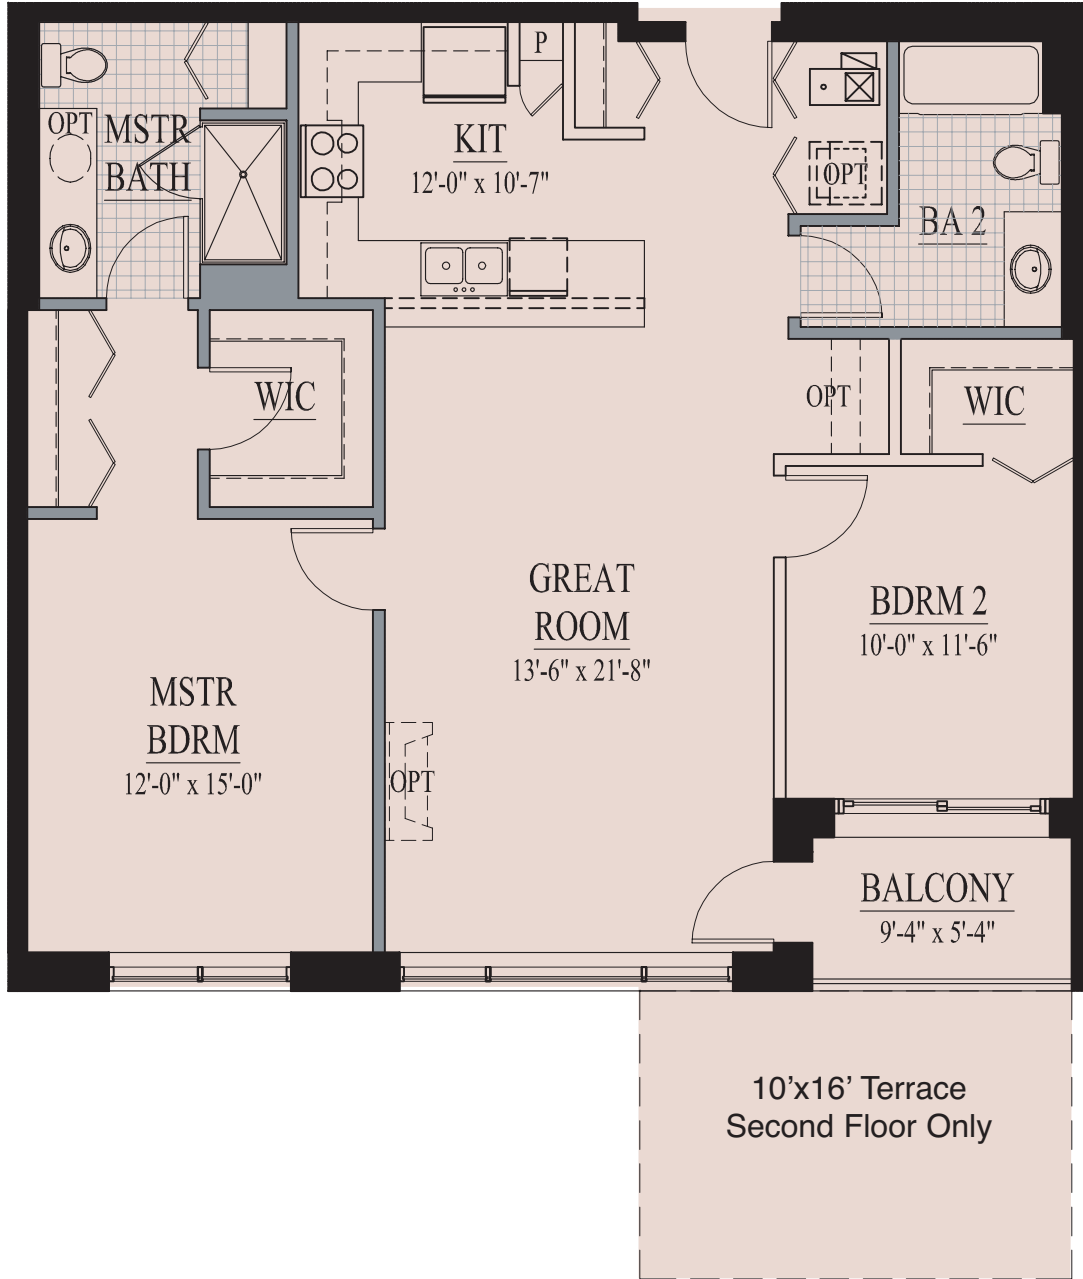

# 450 Village Center Drive | Luxury Lofts

Unit D1 - 216, 316, 416  
2 Bedrooms, 2 Baths, 1200 Sq Ft

**BURR RIDGE**  
VILLAGE CENTER

[BurrRidgeVillageCenter.com](http://BurrRidgeVillageCenter.com)

Exclusively Marketed By:  
E.R. JAMES REALTY, LLC