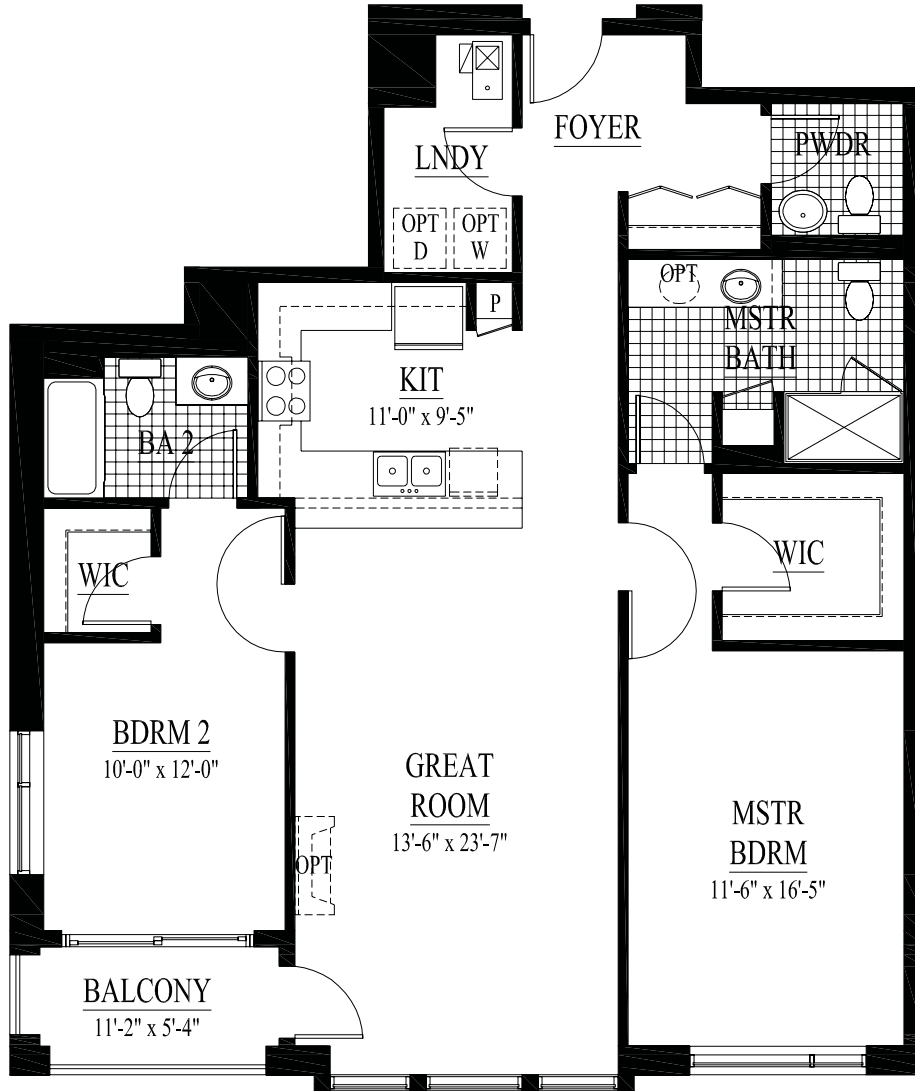

Plan D

2 Bedroom, 2½ Bath
1,387 SF

Luxury
Condos

Residences 201, 301, 401
801 Village Center Drive

RESIDENCES OF
BURR RIDGE
VILLAGE CENTER

Plan, materials, prices and specifications are based on availability and are subject to change without notice. Architectural, structural and other revisions may be made as are deemed necessary by the developer, builder, architect, or as may be required by law. Images used for illustrative purposes only. NOTE: ALL DIMENSIONS ARE APPROXIMATE.