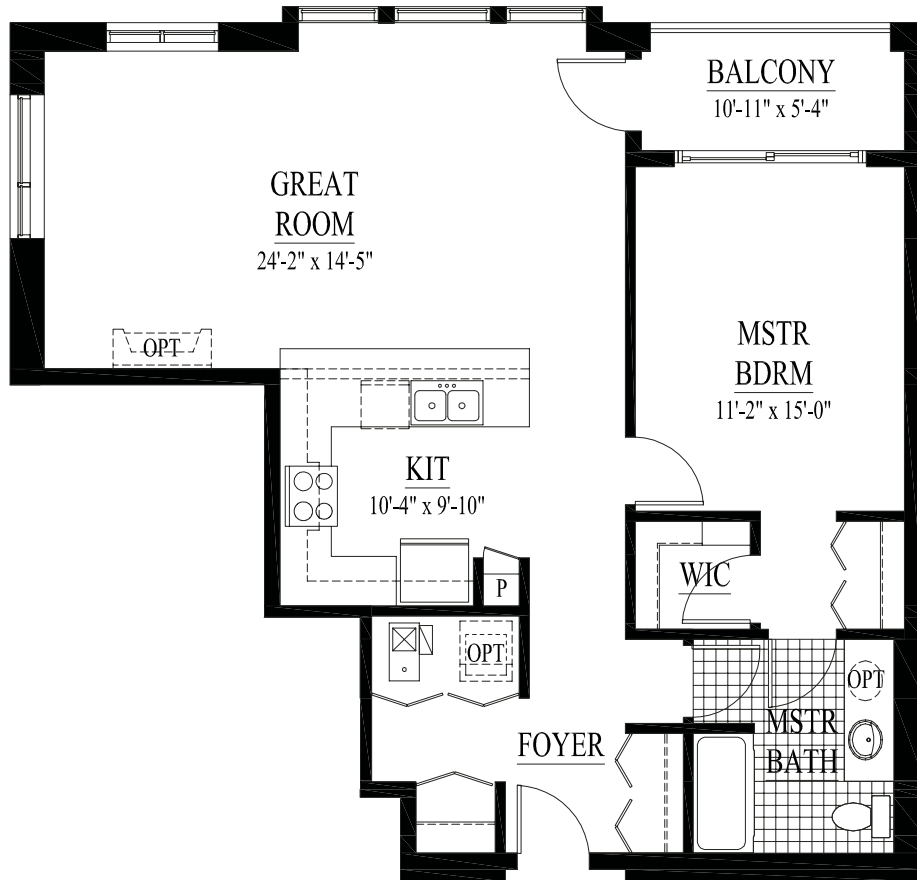

Plan A

1 Bedroom, 1 Bath
1,000 SF

Luxury
Condos

Residences 202, 302, 402
801 Village Center Drive

RESIDENCES OF
BURR RIDGE
VILLAGE CENTER

Plan, materials, prices and specifications are based on availability and are subject to change without notice. Architectural, structural and other revisions may be made as are deemed necessary by the developer, builder, architect, or as may be required by law. Images used for illustrative purposes only. NOTE: ALL DIMENSIONS ARE APPROXIMATE.