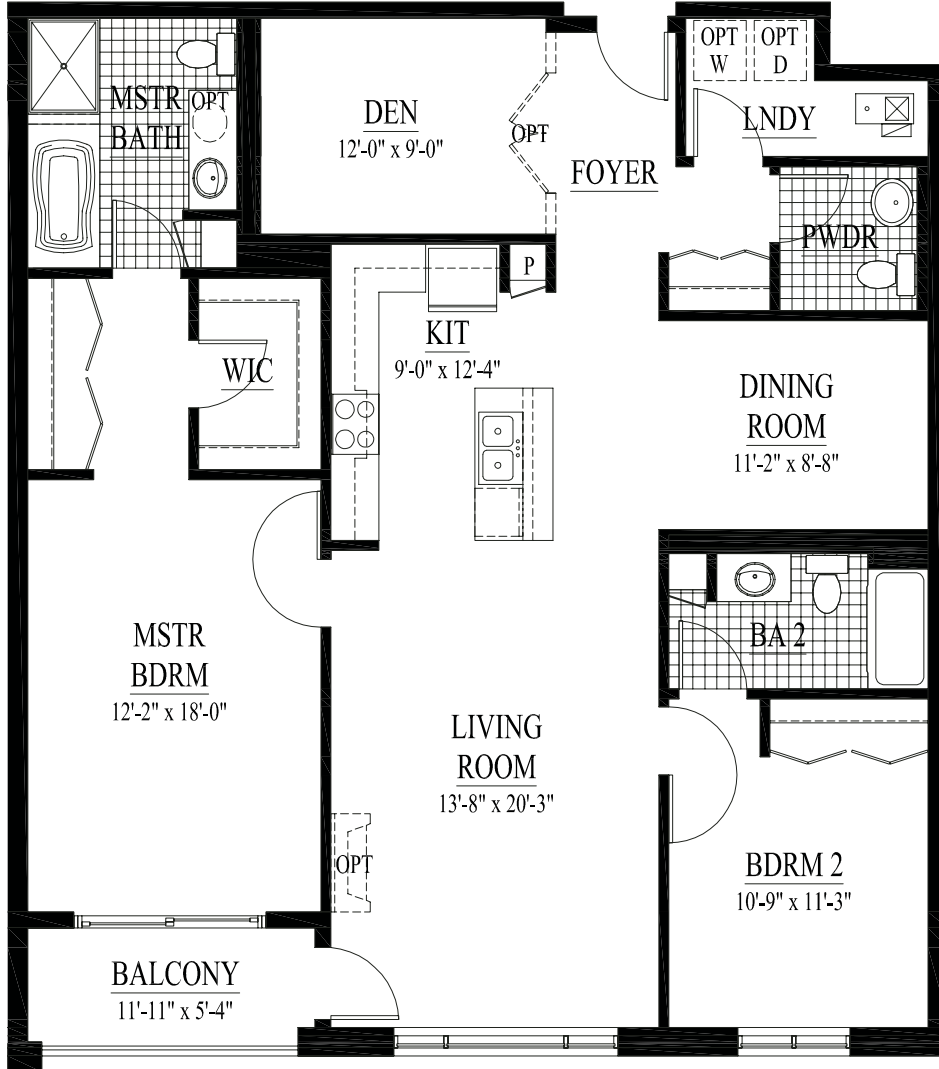

Plan E

2 Bedroom + Den, 2½ Bath
1,594 SF

Luxury
Condos

Residences 203, 303, 403
801 Village Center Drive

RESIDENCES OF
BURR RIDGE
VILLAGE CENTER

Plan, materials, prices and specifications are based on availability and are subject to change without notice. Architectural, structural and other revisions may be made as are deemed necessary by the developer, builder, architect, or as may be required by law. Images used for illustrative purposes only. NOTE: ALL DIMENSIONS ARE APPROXIMATE.