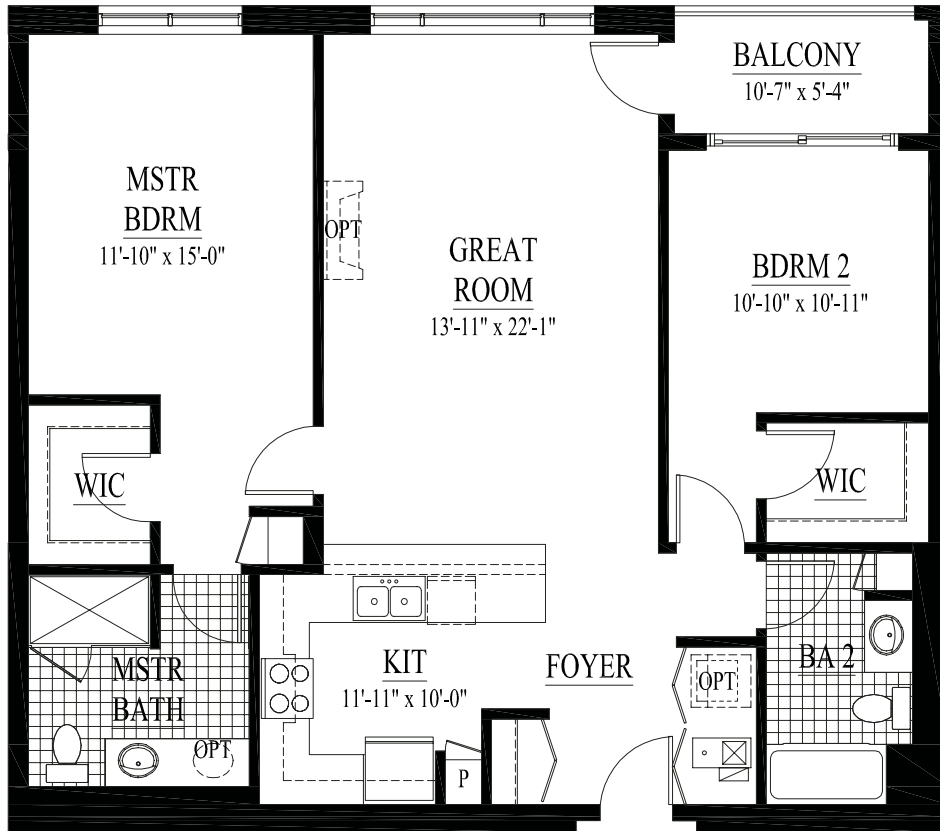

# Plan B

2 Bedroom, 2 Bath  
1,237 SF

Luxury  
Condos

Residences 204, 304, 404,  
206, 306, 406  
801 Village Center Drive

RESIDENCES OF  
**BURR RIDGE**  
VILLAGE CENTER

Plan, materials, prices and specifications are based on availability and are subject to change without notice. Architectural, structural and other revisions may be made as are deemed necessary by the developer, builder, architect, or as may be required by law. Images used for illustrative purposes only. NOTE: ALL DIMENSIONS ARE APPROXIMATE.