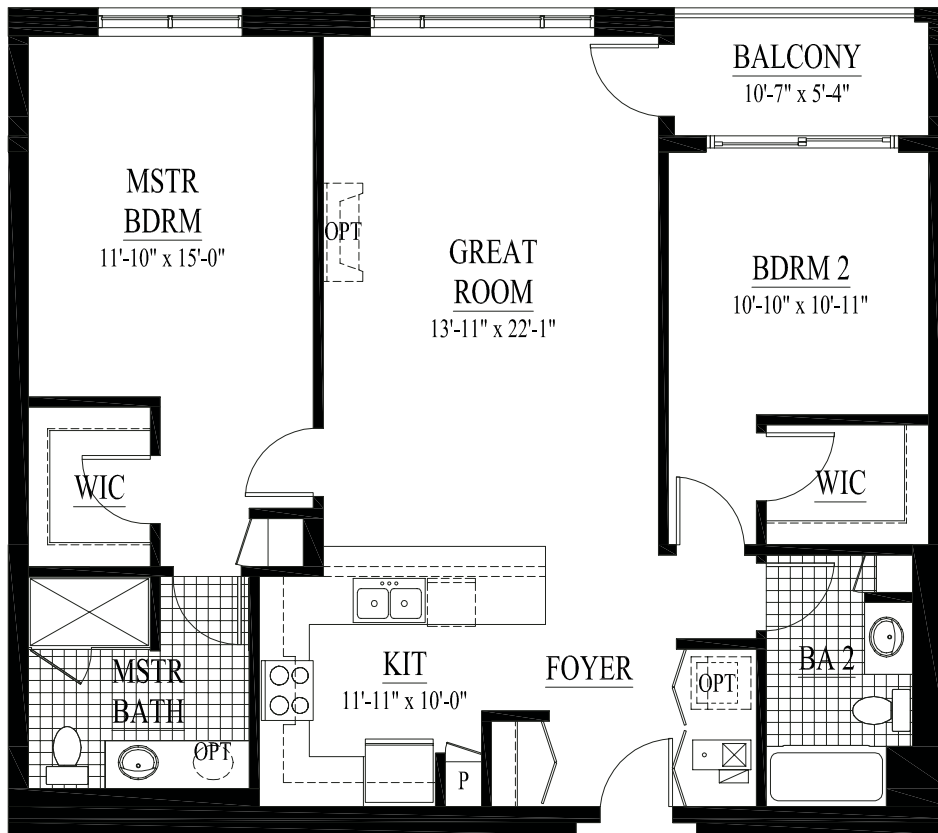

Plan B

2 Bedroom, 2 Bath
1,237 SF

Luxury
Condos

Residences 204, 304, 404,
206, 306, 406
801 Village Center Drive

RESIDENCES OF
BURR RIDGE
VILLAGE CENTER

Plan, materials, prices and specifications are based on availability and are subject to change without notice. Architectural, structural and other revisions may be made as are deemed necessary by the developer, builder, architect, or as may be required by law. Images used for illustrative purposes only. NOTE: ALL DIMENSIONS ARE APPROXIMATE.