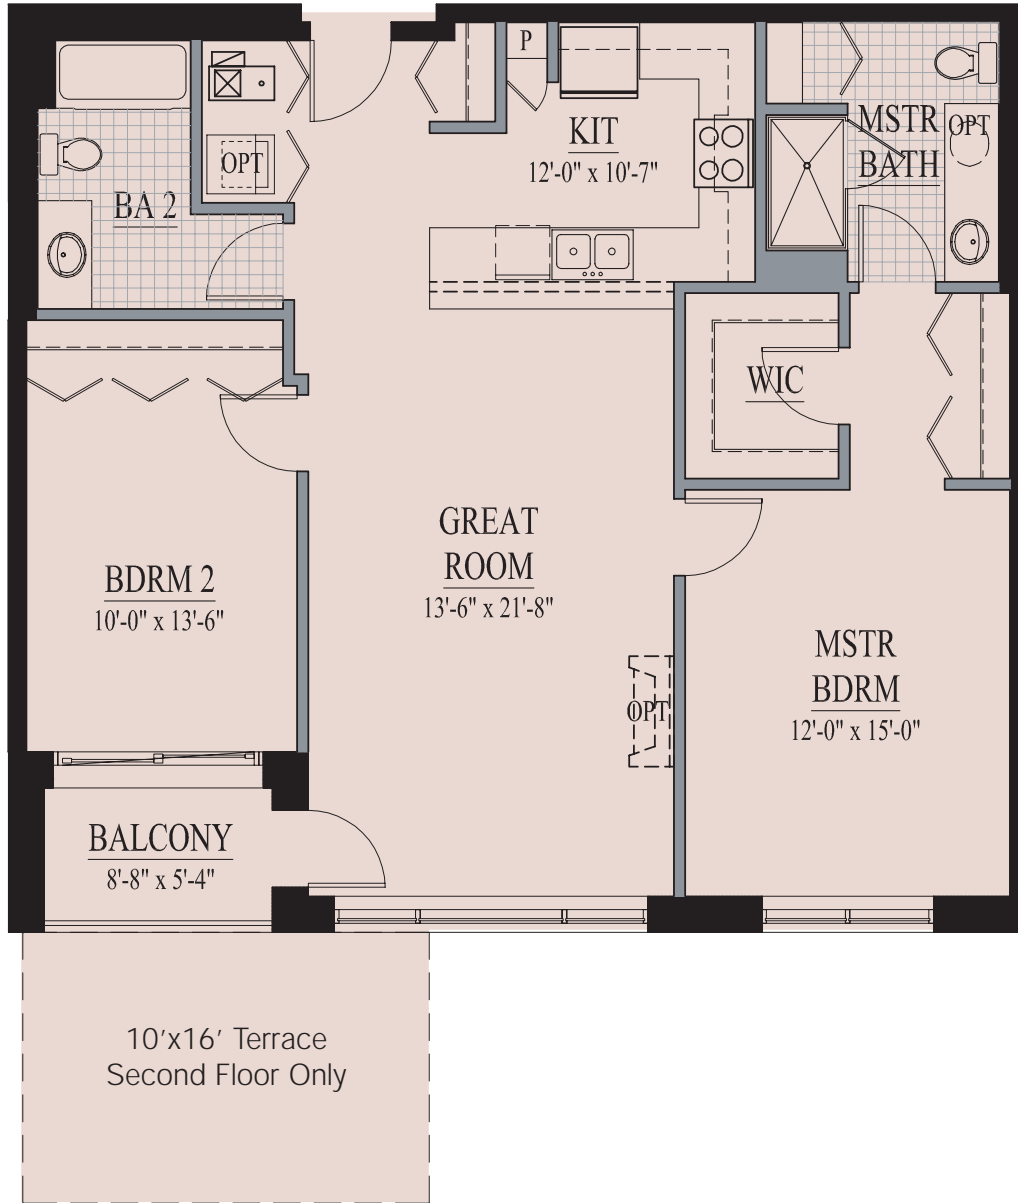

# 850 Village Center Drive | Luxury Condominiums

Unit D1 - 219, 319, 419, 221, 321, 421  
2 Bedrooms, 2 Baths, 1200 Sq Ft

**BURR RIDGE**  
VILLAGE CENTER

[BurrRidgeVillageCenter.com](http://BurrRidgeVillageCenter.com)